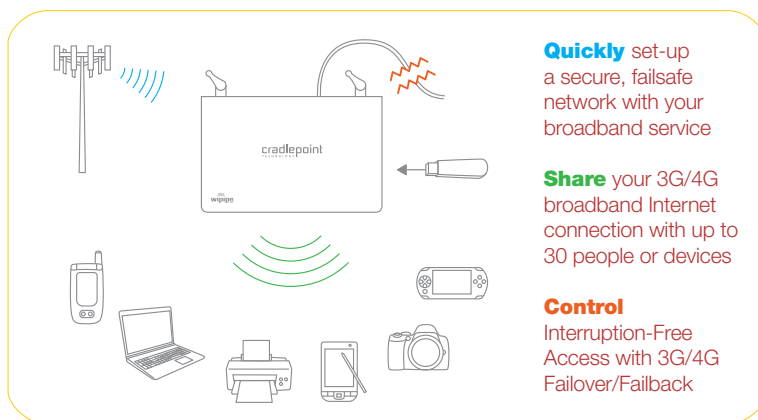

“ALWAYS ON” INTERNET

The MBR900 is essentially two routers in one. Ready to be used with an active 3G/4G mobile broadband device, it also supports ethernet-based data connections. Also, with the MBR900's built-in failover/failback feature, you can use both wired and wireless together to create a redundant internet connection.

When your wired data service is interrupted, within 30 seconds the MBR900 will automatically connect to an attached active data modem - keeping you connected and online. Once service is restored, the MBR900 will automatically failback to your primary connection - minimizing the time you're connected to the data modem. The MBR900 is the perfect solution to keep your business flowing.

The MBR900 comes standard with top security features like multiple concurrent VPN pass-through sessions, encryption modes including WEP, WPA/WPA2/WPA2Enterprise and a firewall which prevents unauthorized use of your connection. Confidently and securely access the Internet and share your data connection with up to 30 people or devices.