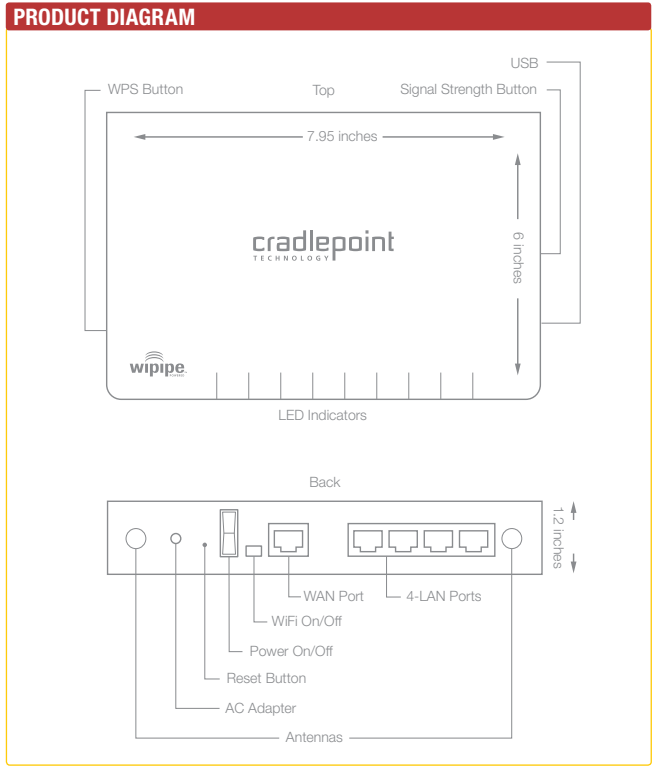

DETAILS	
Compatible with 100+ EVDO, HSPA, and WiMAX Cellular Network Devices	
Supports WDS which Preserves MAC Addresses Between Access Points	
Supports Cable/DSL Modems with Dynamic IP, Static IP, PPPoE, PPTP, and L2TP Connection Types	
Universal Plug-n-Play and Application-Level Gateway for Internet Applications: Email, FTP, Gaming, Remote Desktop, NetMeeting, Telnet, SSH, and SCP	
Flash Memory for Firmware Upgrades and Save/Restore Settings	
Easy Local or Remote Management via HTTP, HTTPS, and SNMP	
Traffic Control with Port Forwarding and DMZ	
Easy-To-Use Security Setup Wizard (No Software To Install)	

SECURITY	
Supports 64/128-bit WEP and WPA/WPA2 (Personal & Enterprise) Encryption Modes, as well as User Login	
Access Control in Encrypted and Open Modes and Password Protected to Prevent Unauthorized Internet Access	
Provides Additional Security of Show/Hide Network Name (SSID) and Internet Access Control (Services, User, URL, MAC Filtering)	
Firewall features Network Address Translation (NAT) and Stateful Packet Inspection (SPI) which protects against DoS Attacks	
Multiple Concurrent IPSec, L2TP and PPTP VPN Pass-Through Sessions	

* Requires Activated USB and/or ExpressCard Modem with a Mobile Broadband Carrier. Over 100 Modems and Handsets are Supported.
** Based on Mobile Broadband Coverage

RECOMMENDED ACCESSORIES

Additional Power Supply

Car Power Adapter

MINIMUM REQUIREMENTS	
Mobile Broadband Data Modem with Active Subscription (USB or ExpressCard), or Supported Phone with Active Tethered Data Plan Suggested*	
Management Interface Requires An Internet Browser: Internet Explorer v6.0, Firefox v2.0, or Safari v1.0 Minimum	

IN THE BOX	
- MBR900 Mobile Broadband N Router	
- 5-ft (1.5m) CAT5 Ethernet Cable	
- Quick Start Guide	
- AC Power Adapter	
- Mounting Hardware