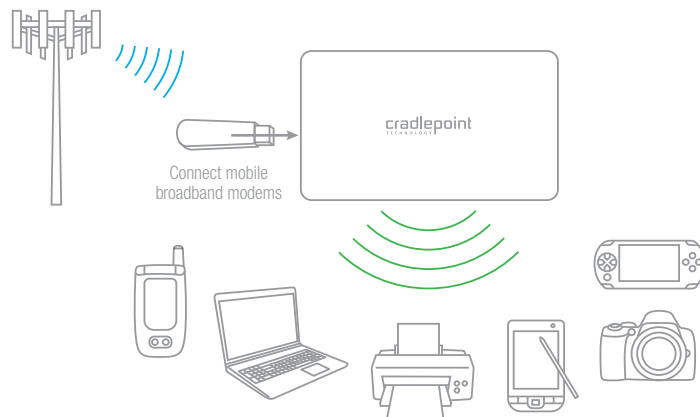

# 3G/4G Personal WiFi Hotspot

Create WiFi from Broadband USB Modem or Tethered Phone

**EASY TO USE**

The CradlePoint PHS300 Personal WiFi Hotspot is a true plug-in-play solution that creates a powerful WiFi network almost anywhere\*. Simply connect up to 16 WiFi enabled devices by plugging in your USB mobile broadband data modem and turning on the PHS300. It's that easy to create you own hotspot wherever you are - no more searching or paying for WiFi when you're out and about.

**COMPACT AND PORTABLE**

Our most portable wireless router, the CradlePoint PHS300 comes standard with a fully rechargeable Li-Ion battery providing hours of access even when no power outlets are in sight. The PHS300 provides full WiFi functionality when recharging. At just under 3" x 5", the PHS300 is a perfection solution for those on the go. Take the PHS300 everywhere you need secure, reliable WiFi access.