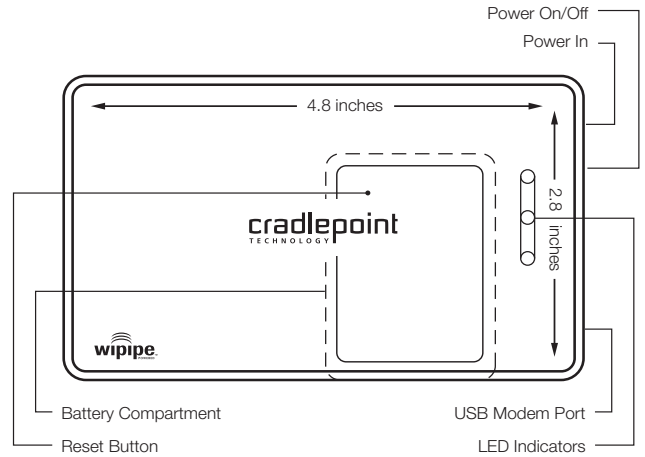

## SPECIFICATIONS

MODEL NAME:	PHS300 Personal WiFi Hotspot
WiFi Standards:	IEEE 802.11 b/g
NETWORK CONNECTIONS AND PORTS:	One (1) USB Modem
BUTTONS/SWITCHES:	Power On/Off Switch, Reset (in battery compartment)
LED INDICATORS:	Power, WLAN (Mobile Broadband), Network Connection
POWER:	Rechargeable Li-Ion Battery, 5V DC, 2.5-3.0A; 100-240V AC
DIMENSIONS:	4.8-in x 2.9-in x 0.75-in (122mm x 73mm x 18.5mm)
WEIGHT:	3.5 oz. (128g)
TEMPERATURE:	0°C to 50°C (32°F to 120°F) Operating -20°C to 70°C (-4°F to 158°F) Storage
RELATIVE HUMIDITY:	10% - 85% Operating / 5% - 90% Storage
CERTIFICATIONS:	FCC, CE, IC, WiFi Alliance