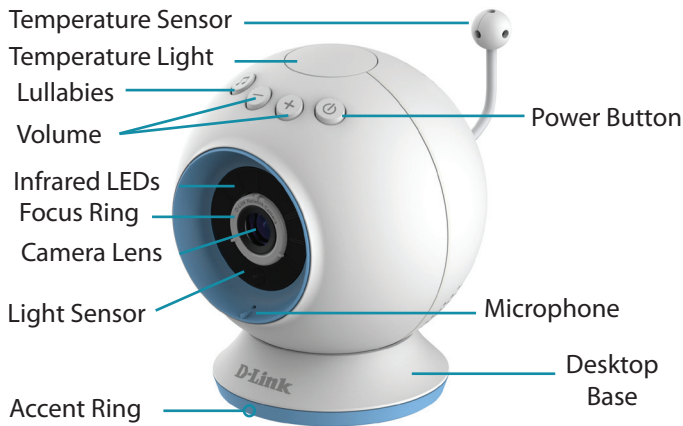

Front View

Back View

Extra Rings

Mounting Bracket

Technical Specifications

Camera

Hardware Profile	• 1/4" megapixel progressive CMOS sensor • 16 ft IR light illumination distance • Minimum illumination: 0 lux with IR LEDs on • Built-in microphone and speaker • Digital zoom • Tripod screw mount	• Focal length: 3.3 mm • Aperture: F2.2 • Angle of view: • (H) 66.18° • (V) 35.9° • (D) 76.22°
Image Features	• Pinch & Zoom in image size	• Time stamp and temperature overlays
Video Compression	• H.264 video compression format	• JPEG for still images
Video Resolution	• 1280 x 720	• 640 x 360
Audio Support	• AAC	
External Device Interface	• 802.11n wireless • microSDHC card slot² • Reset button	• Lullaby, Volume Up/Down, and Power buttons • Power port (Micro-USB)
Baby Monitoring Features	• Sound detection with adjustable sensitivity • Motion detection with adjustable sensitivity • Records snapshots and videos to microSD when triggered by motion or sound¹	• Temperature detection with configurable alert range • Sends notifications when sound/motion/temperature change is detected • 2-way audio lets you listen and respond to your child
Mobile App	• Free mydlink Baby Camera Monitor app available on the App Store® and Google Play™	• Compatible with iPhone and iPad using iOS 5.1.1 or higher • Compatible with Android smartphones and tablets using Android 4.01 or higher
Network		
Network Protocols	• IPv4 • ARP • TCP/IP • UDP • ICMP	• DHCP client • HTTP • HTTPS (for configuration) • UPnP port forwarding • RTP/RTSP/RTCP
Security	• Administrator protection • Password authentication	• HTTP and RTSP authentication