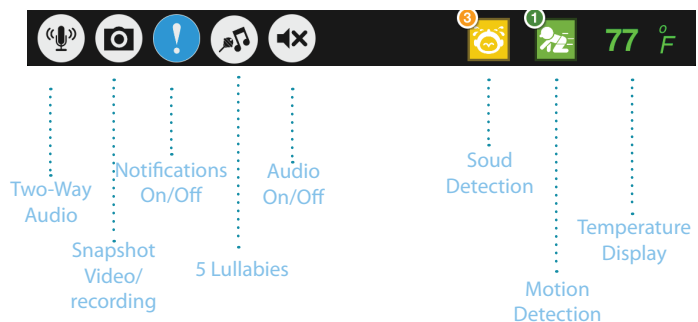

Minimum Requirements

- Smartphone or tablet with iPhone / iPad: iOS 5.1.1 or higher Android 4.01 or higher
- 802.11g/n Wi-Fi network (Wireless N network recommended for optimal performance)
- Internet access required for remote viewing

Peace of Mind, Anywhere, Anytime

You can take the Wi-Fi Baby Camera with you when traveling with your child, even when there is no available Internet connection. Just connect your mobile device to the Wi-Fi Baby Camera's wireless network for instant local monitoring, making it perfect for family vacations or just visiting friends. You can even connect it to an external USB battery⁴ for total portability!

mydlink™ Baby App

The free mydlink Baby app for iPhone, iPad, and Android mobile devices not only guides you step by step through the setup process, but also gives you an easy to use interface for all the advanced features of the Wi-Fi Baby Camera. Check on your baby at a glance, pinch to zoom in and out, setup to receive notifications when motion or sound is detected or talk to your baby directly with two way audio. You can also play the five lullabies to soothe your child. You will even be able to listen to your baby continuously when the phone is locked for continuous monitoring. Whether you're at home or away if you catch your baby doing something cute, you can take snapshots and video clips and save them directly to your mobile device.