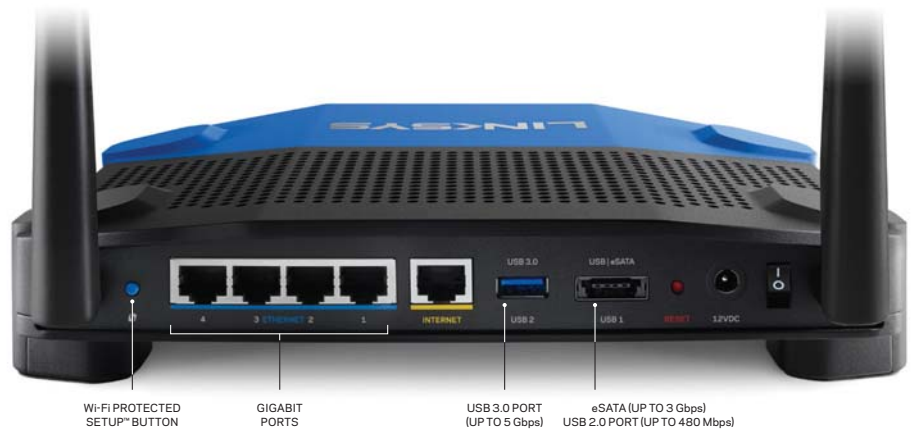

Package Contents:

- Linksys Dual-Band Gigabit Wi-Fi Router AC1200, WRT1200AC
- Quick Start Guide
- CD-ROM with Documentation
- 2 Antennas
- Ethernet Cable
- Power Adapter

Processor:

1.3 GHz dual-core ARM-based

Minimum System Requirements:

- For Router Setup and Linksys Smart Wi-Fi access: Internet Explorer® 8, Safari® 5 (for Mac®), Firefox® 8, or Google Chrome™
- For Printer Sharing and User Documentation:
  PC: Wi-Fi enabled with CD or DVD drive, Windows® XP SP3, Windows Vista® SP1 or later, Windows 7, or Windows 8
  Mac: Wi-Fi enabled with CD or DVD drive, Mac OS® X Leopard v10.5.8 or later, Snow Leopard v10.6.1 or later, Lion v10.7, or Mountain Lion v10.8
- User Documentation is also available at: www.linksys.com/support

Specifications:

Wireless Standards with Link Rate

IEEE 802.11ac (up to 867 Mbps for 5 GHz[†])

IEEE 802.11n (up to 400 Mbps for 2.4 GHz/up to 300 Mbps for 5 GHz[†])

IEEE 802.11g (up to 54 Mbps[‡])

IEEE 802.11a (up to 54 Mbps[‡])

IEEE 802.11b (up to 11 Mbps[‡])

Wireless Operating Spectrum:

Simultaneous Dual-Band

2.4 GHz and 5 GHz

Next-Generation Wireless-AC Technology for Powerful Networking

Wireless Encryption:

64/128-bit WEP

WPA2-Personal

WPA2-Enterprise

WPA2/WPA Mixed Personal

WPA2/WPA Mixed Enterprise

VPN Support:

PPTP

IPSec pass-through

Media Specifications:

UPnP Server

Memory:

128MB Flash

256MB DDR3 RAM

LED:

Power, Internet, 2.4 GHz, 5 GHz, eSATA, USB1 (USB 2.0), USB2 (USB 3.0), LAN 1-4 (activity/10/100 Mbps or 1 Gbps), Wi-Fi Protected Setup™

Storage File System Support:

FAT, NTFS, and HFS+

Power Adapter:

Input: 100-240V ~ 50-60Hz

Output: 12V/2.5A

Ports:

1x Gigabit WAN port

4x Gigabit LAN ports

1x USB 3.0 port*

1x eSATA/USB 2.0 port*

* USB/eSATA ports for sharing photos, videos, music, and files on an attached storage drive via SAMBA, DLNA, or FTP, or for sharing a printer.

Product Weight (lbs.): 1.75

Product Depth (in.): 7.68

Product Width (in.): 9.76

Product Height (in.): 2.01

Unit Weight (lbs.): 3.21

Unit Depth (in.): 9.57

Unit Width (in.): 12.71

Unit Height (in.): 3.58

Case Pack Quantity (*PL): 4

Case Pack Weight (lbs.) (*PL): 14.53

Case Pack Length (in.) (*PL): 15.16

Case Pack Width (in.) (*PL): 13.39

Case Pack Height (in.) (*PL): 10.43

Specifications are subject to change without notice.

An active, customer-purchased Internet Service Provider broadband account is required for connection of this router and other connected computers and devices to the Internet.

Some devices may require additional wireless adapters or an Ethernet cable to connect to this router.

Maximum performance derived from IEEE Standard 802.11 specifications. Actual performance may vary, including lower wireless network capacity, data throughput rate, range and coverage. Performance depends upon many factors, conditions and variables, including products used, interference and other adverse conditions. 802.11ac 867 Mbps (for 5 GHz) is up to 2.9 times faster physical data rate when compared to 802.11n 300 Mbps Wi-Fi routers using two antennas to transmit and receive data. An 802.11ac adapter may be needed to achieve 11ac data rates. In order to achieve the best performance, router must be used with a compatible AC867 wireless device.

† May require a software/firmware update available for download at linksys.com/support.

‡ The standard transmission rates—300 Mbps or 867 Mbps (for 5 GHz), 400 Mbps (for 2.4 GHz), 54 Mbps, and 11 Mbps—are the physical data rates. Actual data throughput will be lower and may depend on the mix of wireless products used and external factors.

Part Number

WRT1200AC

UPC

745883684748

Warranty

1-Year Limited Warranty

© 2015 Belkin International, Inc. and/or its affiliates. All rights reserved.
Linksys LLC
121 Theory, Irvine, CA 92617 USA
Made in China