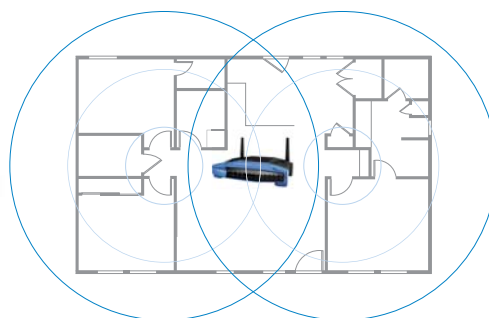

LINKSYS

PERFORMANCE PERFECTED™

2 ANTENNAS PROVIDE GREATER COVERAGE AND SIGNAL STRENGTH

SMART Wi-Fi WITH NETWORK MAP

WRT1200AC DUAL-BAND GIGABIT Wi-Fi ROUTER

The Linksys WRT1200AC Dual-Band Gigabit Wi-Fi Router is engineered for intuitive use and unrivaled AC1200 speeds and range with legendary WRT performance.

Introducing the newest WRT router from Linksys, the WRT1200AC. It delivers best-in-class speeds of N400 + AC867 Mbps and features a 1.3 GHz dual-core central processing unit. The two external, adjustable antennas ensure maximum range and performance in single and multi-story buildings, and are easily removable to accommodate antenna upgrades. Beamforming technology focuses and strengthens the Wi-Fi signal, while WPA2 encryption and SPI firewall keep your network safe and sound. Four Gigabit ports offer blazing-fast wired connections and the eSATA port enables data transfer speeds of up to 3 Gbps. Connect external storage or other devices for sharing across your network with the USB 3.0 port.