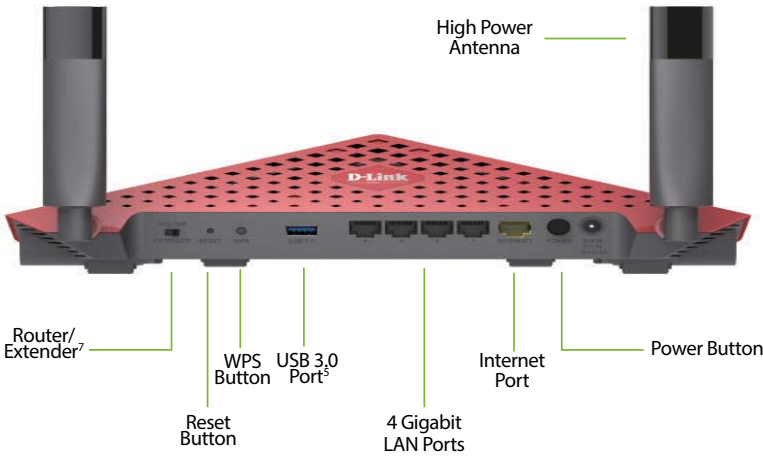

AC 3150 Ultra Wi-Fi Router

Technical Specifications

General		
Device Interfaces	• 802.11 a/g/n/ac wireless LAN • Four 10/100/1000 Gigabit LAN Ports	• 10/100/1000 Gigabit WAN Port • USB 3.0⁴
Standards	• IEEE 802.11 ac	
Minimum System Requirements	• Windows® 10, 8.1, Windows® 8, Windows® 7 , or Mac OS® X (v10.7) • Ethernet Network Interface • Internet Explorer® 11, Mozilla® Firefox® v28, Google Chrome v33, or Safari v7 • For optimal performance, pair the DIR-885L with an AC adapter (DWA-192/DWA-182) • Cable, DSL or Fiber Optics	
Functionality		
Advanced Features	• SmartConnect • Guest Zone • mydlink SharePort™ web access • Multi-language web setup wizard • Green Ethernet • DLNA media server support • Advanced AC SmartBeam	• Dual active firewall • Network Address Translation (NAT) • Stateful Packet Inspection (SPI) • VPN Passthrough (PPTP/L2TP/IPsec) • Intelligent QoS • Quick VPN - L2TP over IPsec
mydlink® Lite Mobile App Features	• Remote Management • View current upload/download bandwidth • View currently connected clients • View web browsing history per client	• Block/unblock client network access • Manage wireless network details • Compatible with iOS or Android mobile
Wireless Security	• WPA & WPA2 (Wi-Fi Protected Access)	• Wi-Fi Protected Setup (WPS) PIN/PBC
Mobile App Support	• mydlink Lite • mydlink SharePort	• QRS Mobile v1.5