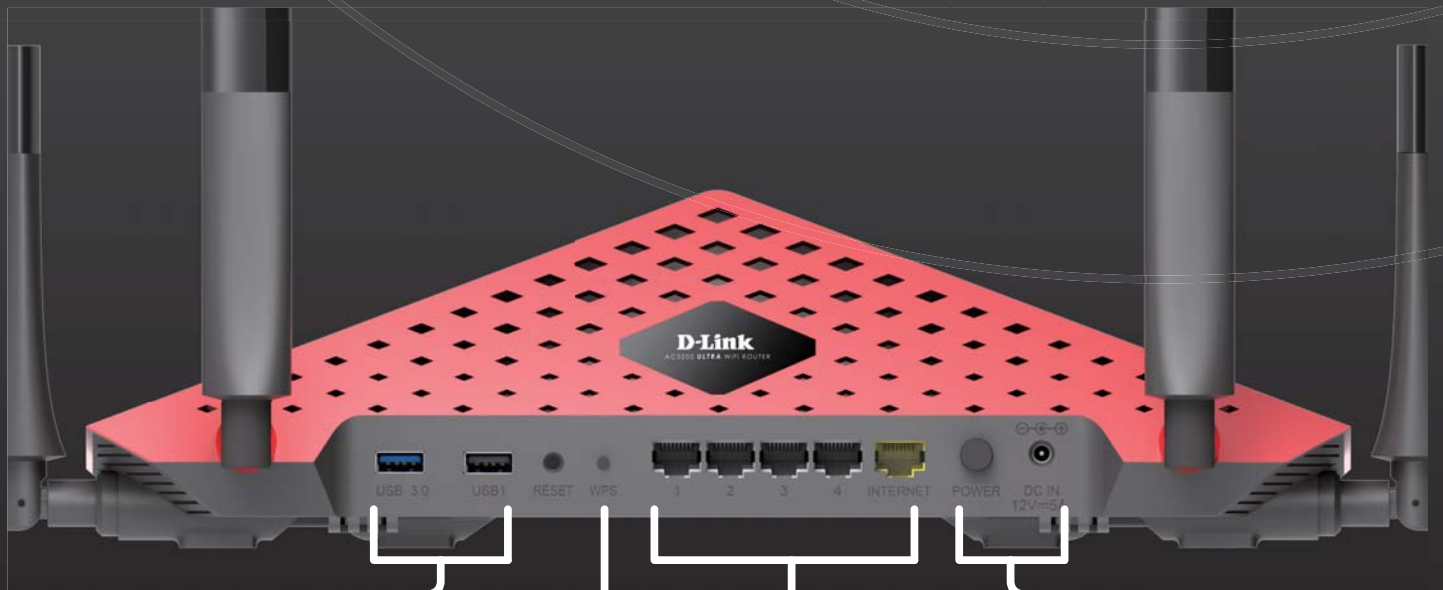

Use mydlink to Monitor Your Network

The AC3200 Ultra Wi-Fi Router is mydlink Cloud enabled, so you can effortlessly access and view your network no matter where you are. See who is connected to your router, change settings, or block someone from using your network connection, all from an Internet connected PC, tablet, or smartphone. Parents can monitor what sites their children are visiting, to stay informed and in control on the go.

File Sharing at Your Fingertips

The mydlink SharePort app allows you to connect a USB storage device to the DIR-890L and instantly share documents, movies, pictures, and music with mobile devices. Put your music library on a USB drive and share it with everyone else in your home, or show photos on the living room TV while a family member watches a movie on their mobile device.

Easy to Set Up and Use

Get the DIR-890L up and running in no time right from your couch using the QRS (Quick Router Setup) Mobile app on your smartphone or tablet. Simply plug in the router, open the app, and follow a few easy steps to get your home network connected without having to touch a computer. You can also set up a secure network with the touch of a button using Wi-Fi Protected Setup.

ULTRA-FAST SPEED FOR HD STREAMING & GAMING

LED Indicators

Six External Antennas

USB 3.0/2.0 Ports

WPS

Gigabit LAN/WAN Ports

Power

DIR-890L AC3200 Ultra Wi-Fi Router