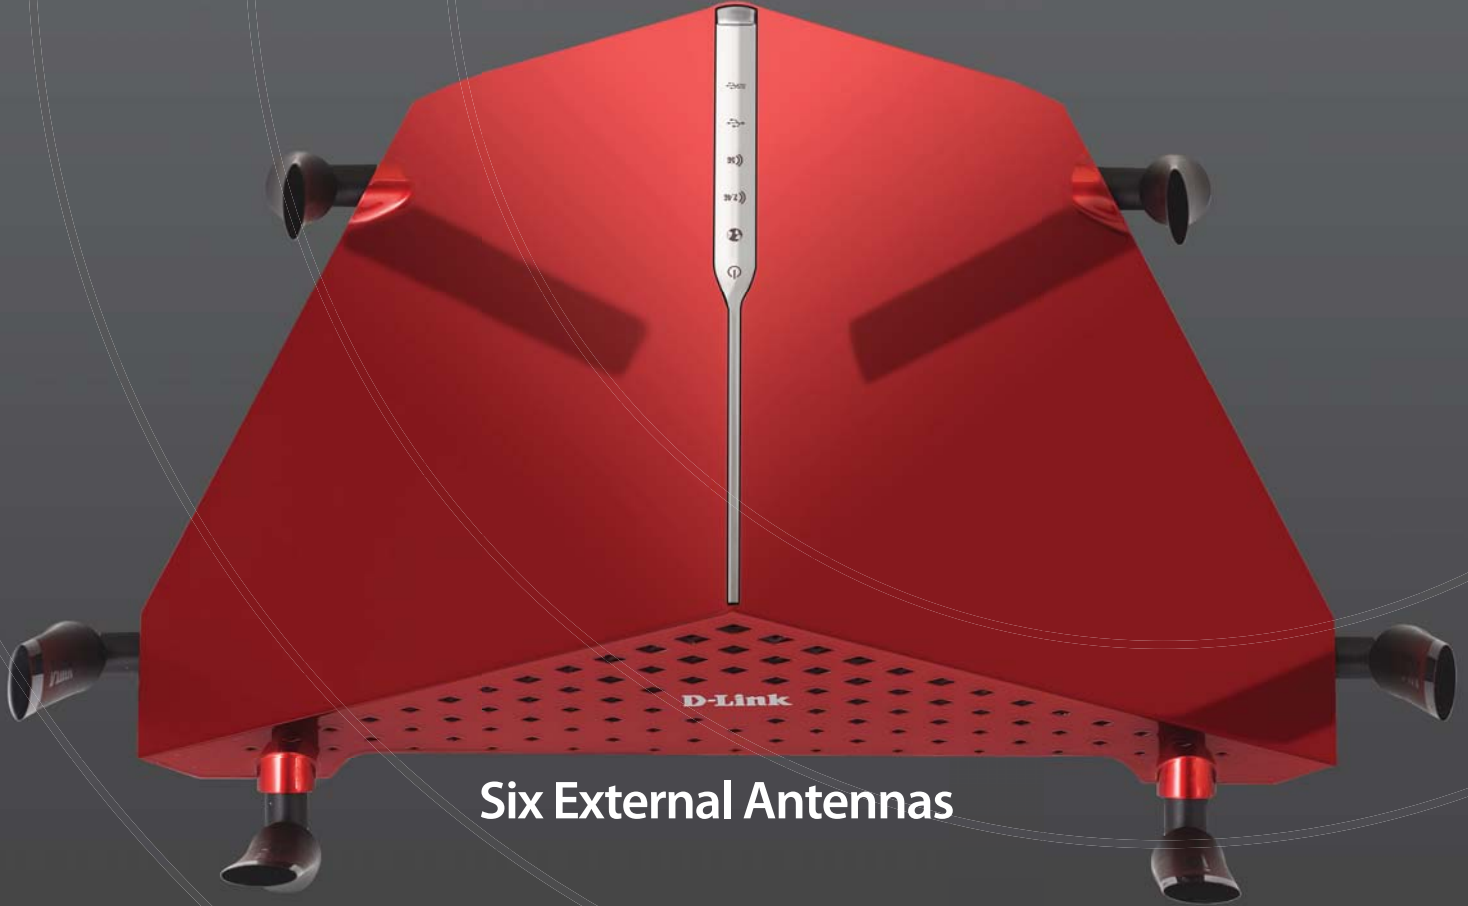

ULTRA-FAST SPEED FOR HD STREAMING & GAMING

LED Indicators

Six External Antennas