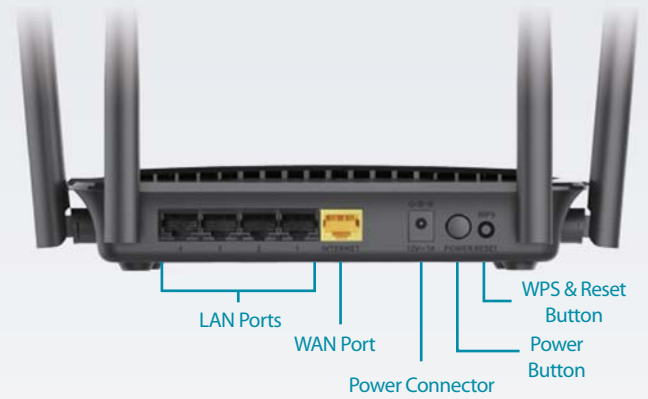

Easy to Set Up, Easy to Secure

Sharing your Internet connection doesn't have to be a complicated process - just open a web browser to access the setup wizard and follow the easy step-by-step instructions to get started. Alternatively, you can download the free QRS (Quick Router Setup) App for iOS or Android to set up directly on your smartphone or tablet without the need of a computer. Implement WPA/WPA2 wireless security in minutes with the wireless network setup wizard, or use Wi-Fi Protected Setup (WPS), which establishes a secure connection to new devices without the need to enter settings or create passwords. In addition, the built-in firewall requires no setup, protecting you against malicious attacks from the Internet, and access control features allow you to restrict access to your network giving you greater control over network users.