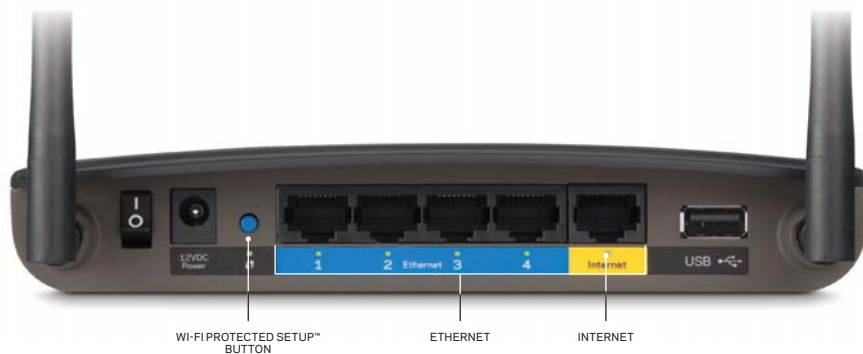

EA2750

N600 DUAL-BAND SMART Wi-Fi ROUTER

PACKAGE INCLUDES

- Linksys N600 Dual-Band Smart Wi-Fi Router, EA2750
- CD-ROM with Resources
- Ethernet Cable
- Power Adapter

MINIMUM SYSTEM REQUIREMENTS

- PC: Wi-Fi enabled with CD or DVD drive, Windows® XP SP3, Windows Vista® SP1 or later, Windows 7, or Windows 8
- Mac: Wi-Fi enabled with CD or DVD drive, Mac OS® X Leopard v10.5.8 or later, Snow Leopard v10.6.1 or later, Lion v10.7 or later, or Mountain Lion v10.8
- Web Browser: Internet Explorer® 8, Safari® 5 (for Mac®), Firefox® 8, or Google Chrome™

SPECIFICATIONS

Wireless Standards with Link Rate
IEEE 802.11n (up to 300 Mbps for 2.4 GHz/up to 300 Mbps for 5 GHz*)
IEEE 802.11g (up to 54 Mbps*)
IEEE 802.11a (up to 54 Mbps*)
IEEE 802.11b (up to 11 Mbps*)

WIRELESS OPERATING SPECTRUM

Simultaneous Dual-Band
2.4 GHz and 5 GHz

WIRELESS SECURITY

Wi-Fi Protected Setup™ button
WPA®/WPA2® encryption
WEP encryption

VPN SUPPORT

PPTP pass-through
IPSec pass-through
L2TP pass-through

MEDIA SPECIFICATIONS

DLNA Media Server

PORTS

1x Internet
4x Gigabit Ethernet
1x USB 2.0
Power

Weights & Dimensions

Power Product Weight (kg): 0.3
Product Depth (cm): 19.9
Product Width (cm): 17.5
Product Height (cm): 2.9
Unit Weight (kg): 0.79
Unit Depth (cm): 31.19
Unit Width (cm): 23.80
Unit Height (cm): 6.71
Case Pack Quantity (*PL): 4
Case Pack Weight (kg) (*PL): 3.5
Case Pack Length (cm) (*PL): 25.29
Case Pack Width (cm) (*PL): 29.4
Case Pack Height (cm) (*PL): 35.1

Specifications are subject to change without notice.

An active, customer-purchased Internet Service Provider broadband account is required for connection of this router and other connected computers and devices to the Internet.

Some devices may require additional wireless adapters or an Ethernet cable to connect to this router.

*Maximum performance derived from IEEE Standard 802.11 specifications. Actual performance can vary, including lower wireless network capacity, data throughput rate, range, and coverage. Performance depends on many factors, conditions and variables, including distance from the access point, volume of network traffic, building materials and construction, operating system used, mix of wireless products used, interference, and other adverse conditions.

Part Number

EA2750-EU

Description

N600 DUAL-BAND SMART Wi-Fi ROUTER

UPC: 745883681945

EAN: 4260184665426

Warranty

2-Year Limited Warranty

linksys.com

© 2015 Belkin International, Inc. and/or its affiliates. All rights reserved.

Linksys
Tupolevlaan 1, 1119 NW Schiphol-Rijk, The Netherlands
Made in China