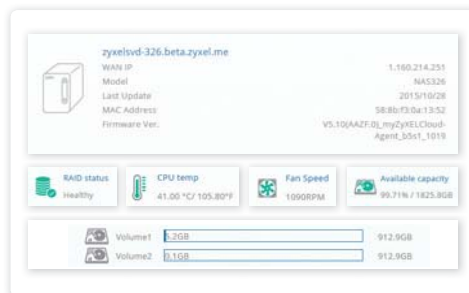

Create a shared cloud space for people without NAS

Provide your cloud space for your friends or family members when you share a folder from ZyXEL NAS326 with the ZyXEL Drive mobile app. Your friends and family members don't need to purchase an additional NAS—just install the ZyXEL Drive mobile app on their favorite mobile devices.

Protecting your data from accidents

The ZyXEL NAS326 comes with RAID 1 capability that clone contents from one drive to another; in case one of the drives is damaged or corrupted, you still have another drive to restore or use from.

Get up and running quickly with our easy-to-use interface

ZyXEL NSM 5.1 intelligent desktop provides a rich feature set of tools with an easy-to-understand GUI design to get your things done quickly. The multitasking capability through multi-window interface enables you to quickly get applications up and running.

Check NAS while you're away

Do you have several ZyXEL NAS and want to quickly check their health status? Get an instant glance of their health status by visiting the myZyXELcloud Web portal—even you're away from home, or you can also install it in someone's home. With the myZyXELcloud Web portal, you get a clear dashboard to see if anything needs attention.