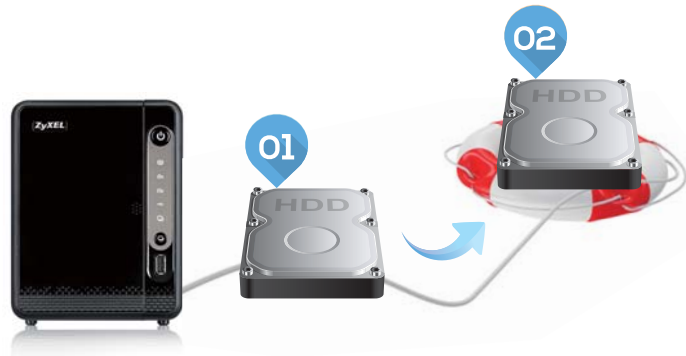

Instantly access and share your files wherever you are

The ZyXEL Drive mobile app gives you the freedom to access and share files from your NAS326 wherever you are. Rest assured that the files are securely shared through private peer-to-peer (P2P) connections to only those with your permission.

Create a shared cloud space for people without NAS

Provide your cloud space for your friends or family members when you share a folder from ZyXEL NAS326 with the ZyXEL Drive mobile app. Your friends and family members don't need to purchase an additional NAS—just install the ZyXEL Drive mobile app on their favorite mobile devices.

Protecting your data from accidents

The ZyXEL NAS326 comes with RAID 1 capability that clone contents from one drive to another; in case one of the drives is damaged or corrupted, you still have another drive to restore or use from.