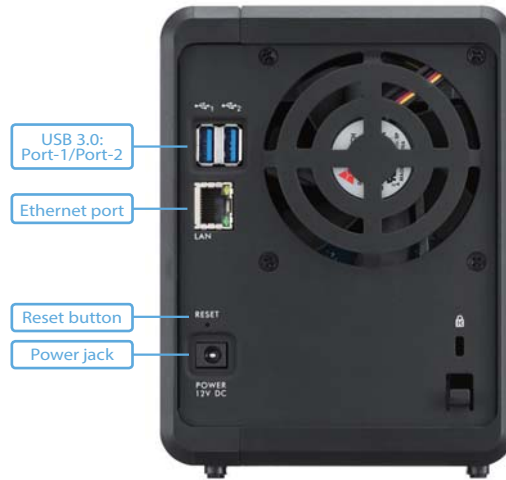

Rear Panel

For more product information, visit us on the web at www.ZyXEL.com

Copyright © 2015 ZyXEL Communications Corp. All rights reserved. ZyXEL, ZyXEL logo are registered trademarks of ZyXEL Communications Corp. All other brands, product names, or trademarks mentioned are the property of their respective owners. All specifications are subject to change without notice.