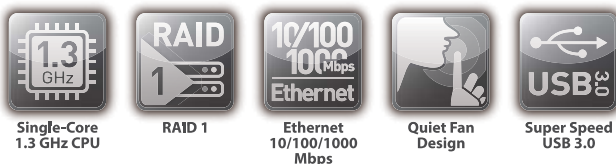

NAS326 2-Bay Personal Cloud Storage

Stream multimedia contents to Big TV

Bring your favorite multimedia files on the ZyXEL NAS326 to the big screen. With ZyXEL zCloud app v2.2, you can play your favorite videos, music or photos on the big screen with TV streaming devices such as Apple TV, Google Chromecast, Roku 3, Amazon Fire TV; or with Samsung and LG Smart TV.

More Features

APPS

NAS OS

myZyXELcloud

NAS326

NAS326 2-Bay Personal Cloud Storage

Specifications

System Specifications