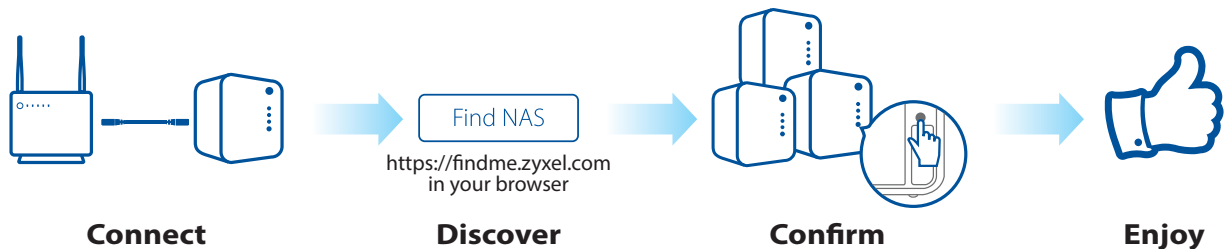

Start using ZyXEL NAS instantly with help from FindMe

With ZyXEL FindMe, it takes only four easy steps to discover your NAS on the home network and to get you in control within 15 seconds! There's no need to install a NAS utility and you save ten minutes performing the otherwise very complicated installation process!