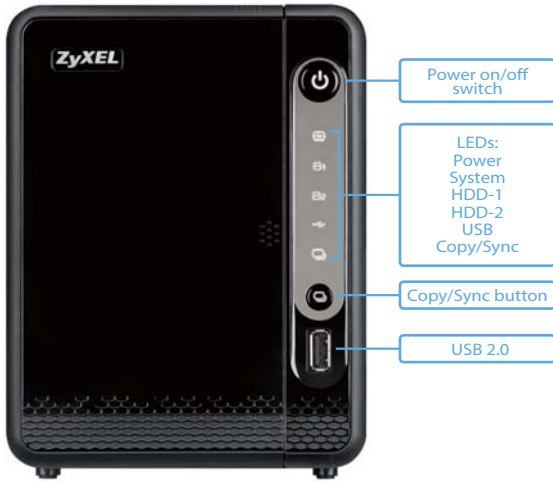

Front Panel